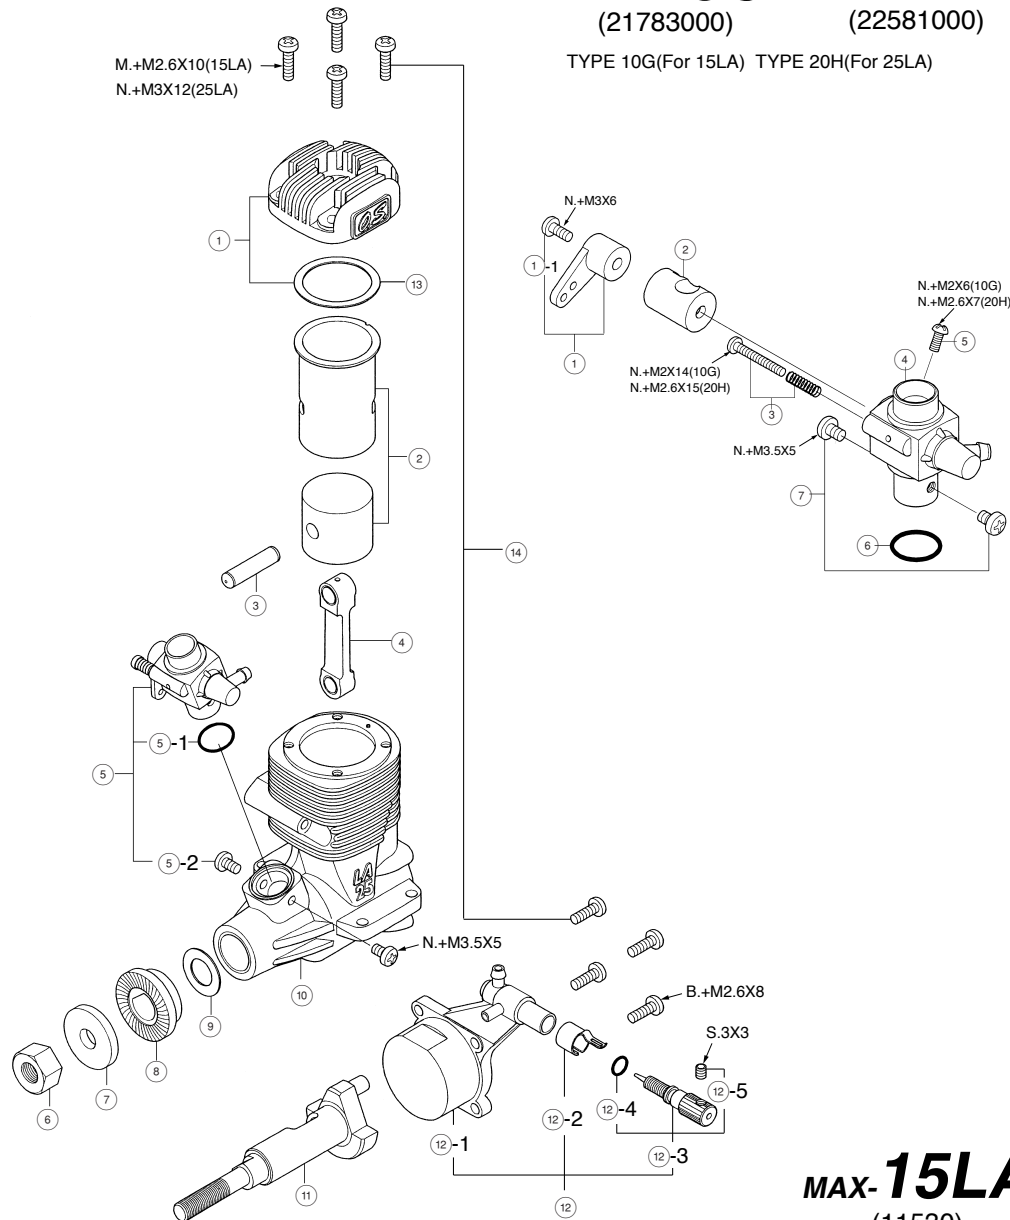

# TYPE 10G TYPE 20H

(21783000) (22581000)

TYPE 10G(For 15LA) TYPE 20H(For 25LA)

\* Type of screw

C...Cap Screw B...Binding Head Screw M...Oval Fillister-head Screw F...Flat Head Screw  
N...Round Head Screw S...Set Screw

## CARBURETTOR PARTS LIST

No.	Code No.		Description
	10G	20H	
①	2 2081 408		Throttle Lever Assembly
①-1	2 2081 313		Throttle Lever Fixing Screw
②	2 1781 200	2 2381 200	Carburettor Rotor
③	2 1783 600	2 4081 600	Air-Bleed Screw
④	2 1783 100	2 2581 100	Carburettor Body
⑤	2 1783 300	2 2581 300	Throttle Stop Screw
⑥	2 1015 001	2 2615 000	Carburettor Gasket
⑦	2 3081 706		Carburettor Fixing Screw