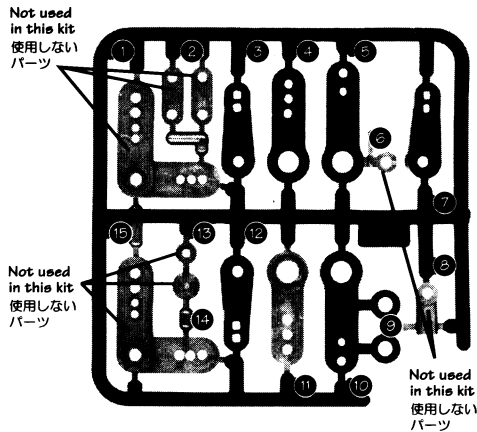

Plastic Parts

プラスチックパーツ

All parts trees shown 50% actual size. Do not throw away any pieces that you cut from the trees until after the kit is assembled.

(50%縮小サイズ)

A340

A390

A425

A456
2 x

A435
2 x

A457

A458

A460

6996

Z125

Not used in this kit
使用しない
パーツ

6817
4 x

A544 / A546
2 x

A470